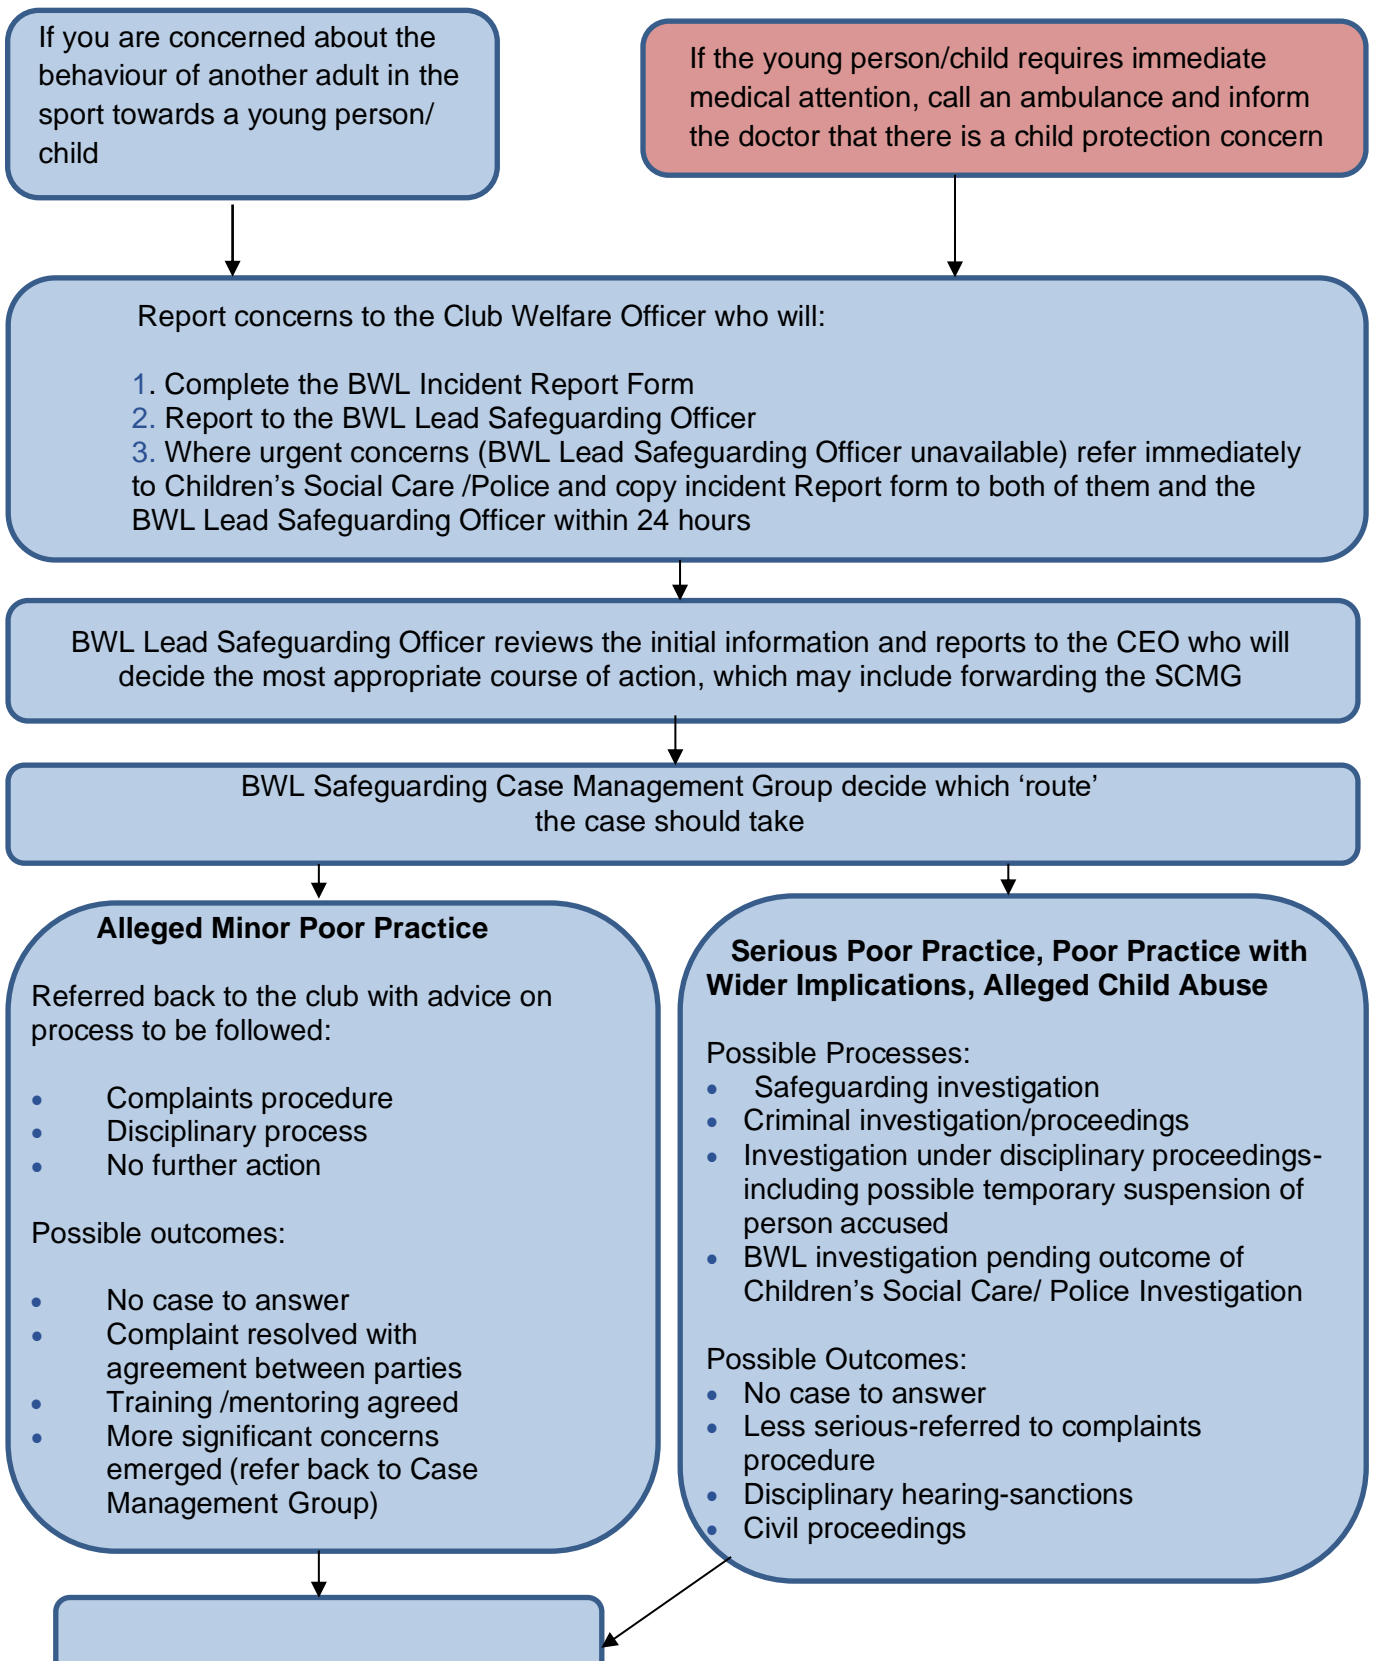

BWL Guide for Reporting Concerns within the Sport

This is the process to follow if you are responding to concerns, allegations or suspicions of suspected abuse from WITHIN the sport environment, eg in your club

Appeal